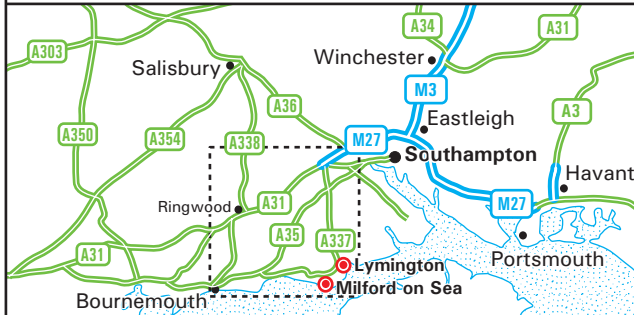

From M27

- Exit the M27 at junction 1.
- At the roundabout at bottom of sliproad take the first exit.
- At the next roundabout, take the third exit towards Lyndhurst (A337)
- Continue through Lyndhurst still on the A337 towards Lymington.
- Continue over the roundabout junction with the B3054, which takes you into Lymington.

For Lymington Office **A**

- At the next junction in the Town Centre, turn left into St Thomas's Street which continues onto the High Street.
- Moore Blatch are situated on the right-hand side after the turning with Church Lane and opposite Woolworths.

For Milford on Sea Office **B**

- Continue through Lymington still on the A337.
- At the junction with the B3058 signposted Milford on Sea, turn left.
- Continue into Milford on Sea and take the road round to the right towards New Milton.
- Moore Blatch are situated on the right-hand side.