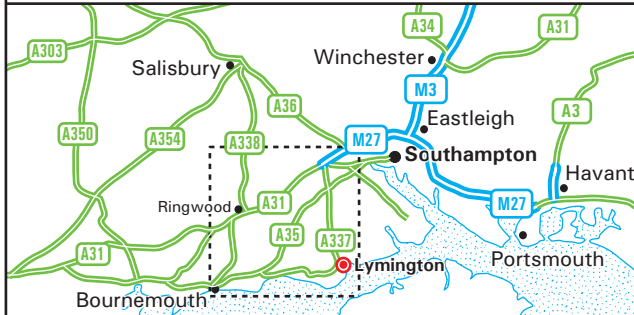

MOORE BLATCH

Lymington Office
48 High Street
Lymington
SO41 9ZQ

Tel: +44 (0)1590 625800
Fax: +44 (0)1590 671224

email: marketing@mooreblatch.com
www.mooreblatch.com

From M27

- Exit the M27 at junction 1.
- At the roundabout at bottom of sliproad take the first exit.
- At the next roundabout, take the third exit towards Lyndhurst (A337)
- Continue through Lyndhurst still on the A337 towards Lymington.
- Continue over the roundabout junction with the B3054, which takes you into Lymington.
- At the next junction in the Town Centre, turn left into St Thomas's Street which continues onto the High Street.
- Moore Blatch are situated on the right-hand side after the turning with Church Lane.