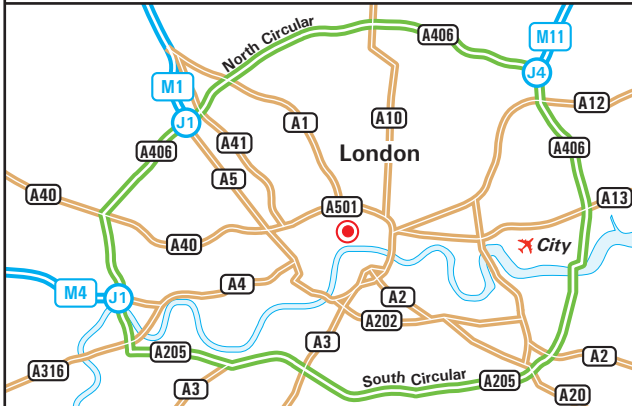

MOORE BLATCH

60 Cheapside
London
EC2V 6AX

T. 020 3962 7333
F. 020 3962 7444

email: marketing@mooreblatch.com
www.mooreblatch.com

By Tube

- The following tube stations are within a few minutes walk from our premises.
- Bank station, which is served by the Central, Northern, Waterloo & City lines.
- St Pauls, which is served by the Central line.
- Mansion House. which is served by the Circle & District lines.

By Train

- The nearest mainline stations are Liverpool Street, Cannon Street, Blackfriars, Fenchurch Street and City Thameslink.
- We are situated within easy reach of all London mainline railway stations.
- For further information about public transport in London visit the Transport for London website at www.tfl.gov.uk or phone London Travel Information on 0343 222 1234.

By DLR

- Bank is also on the Docklands Light Railway.

By Bus

- Bus services that stop nearby include 8, 25, 242 on Cheapside

By Bike

- The nearest Santander Cycle Hire docking station is opposite our building.