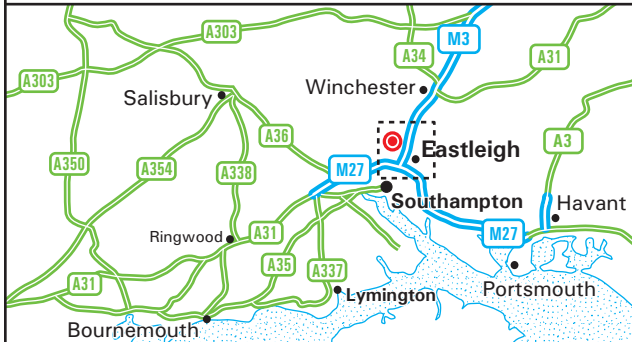

MOORE BLATCH

Gateway House
Tollgate
Chandler's Ford
Eastleigh
SO53 3TG

Tel: +44 (0)23 8071 8000

Fax: +44 (0)23 8033 2205

email: marketing@mooreblatch.com

www.mooreblatch.com

From Bournemouth & M27 Eastbound

- Take the A31 towards Southampton.
- Continue onto the M27.
- At junction 4 join the M3 towards London.
- Leave the motorway at junction 13.
- At the end of the slip road turn left into the A335 towards Chandlers Ford / Hursley.
- Take the second left onto Falkland Road.
- Continue to the mini roundabout and turn left and then left again into Tollgate.
- We are situated on the right hand side.

From Southampton City Centre

- Take the A33 out of Southampton City Centre and join the M3, continue northbound to junction 13.
- At the end of the slip road turn left into the A335 towards Chandlers Ford / Hursley.
- Take the second left onto Falkland Road.
- Continue to the mini roundabout and turn left and then left again into Tollgate.
- We are situated on the right hand side.

From Portsmouth

- Take the M27 towards Southampton.
- Leave the motorway at junction 5.
- Take the third exit to join Stoneham Lane.
- At the roundabout turn left into Chestnut Avenue.
- Continue to the next roundabout (passing under the motorway) and take the fourth exit into Tollgate.
- We are situated on the right hand side.